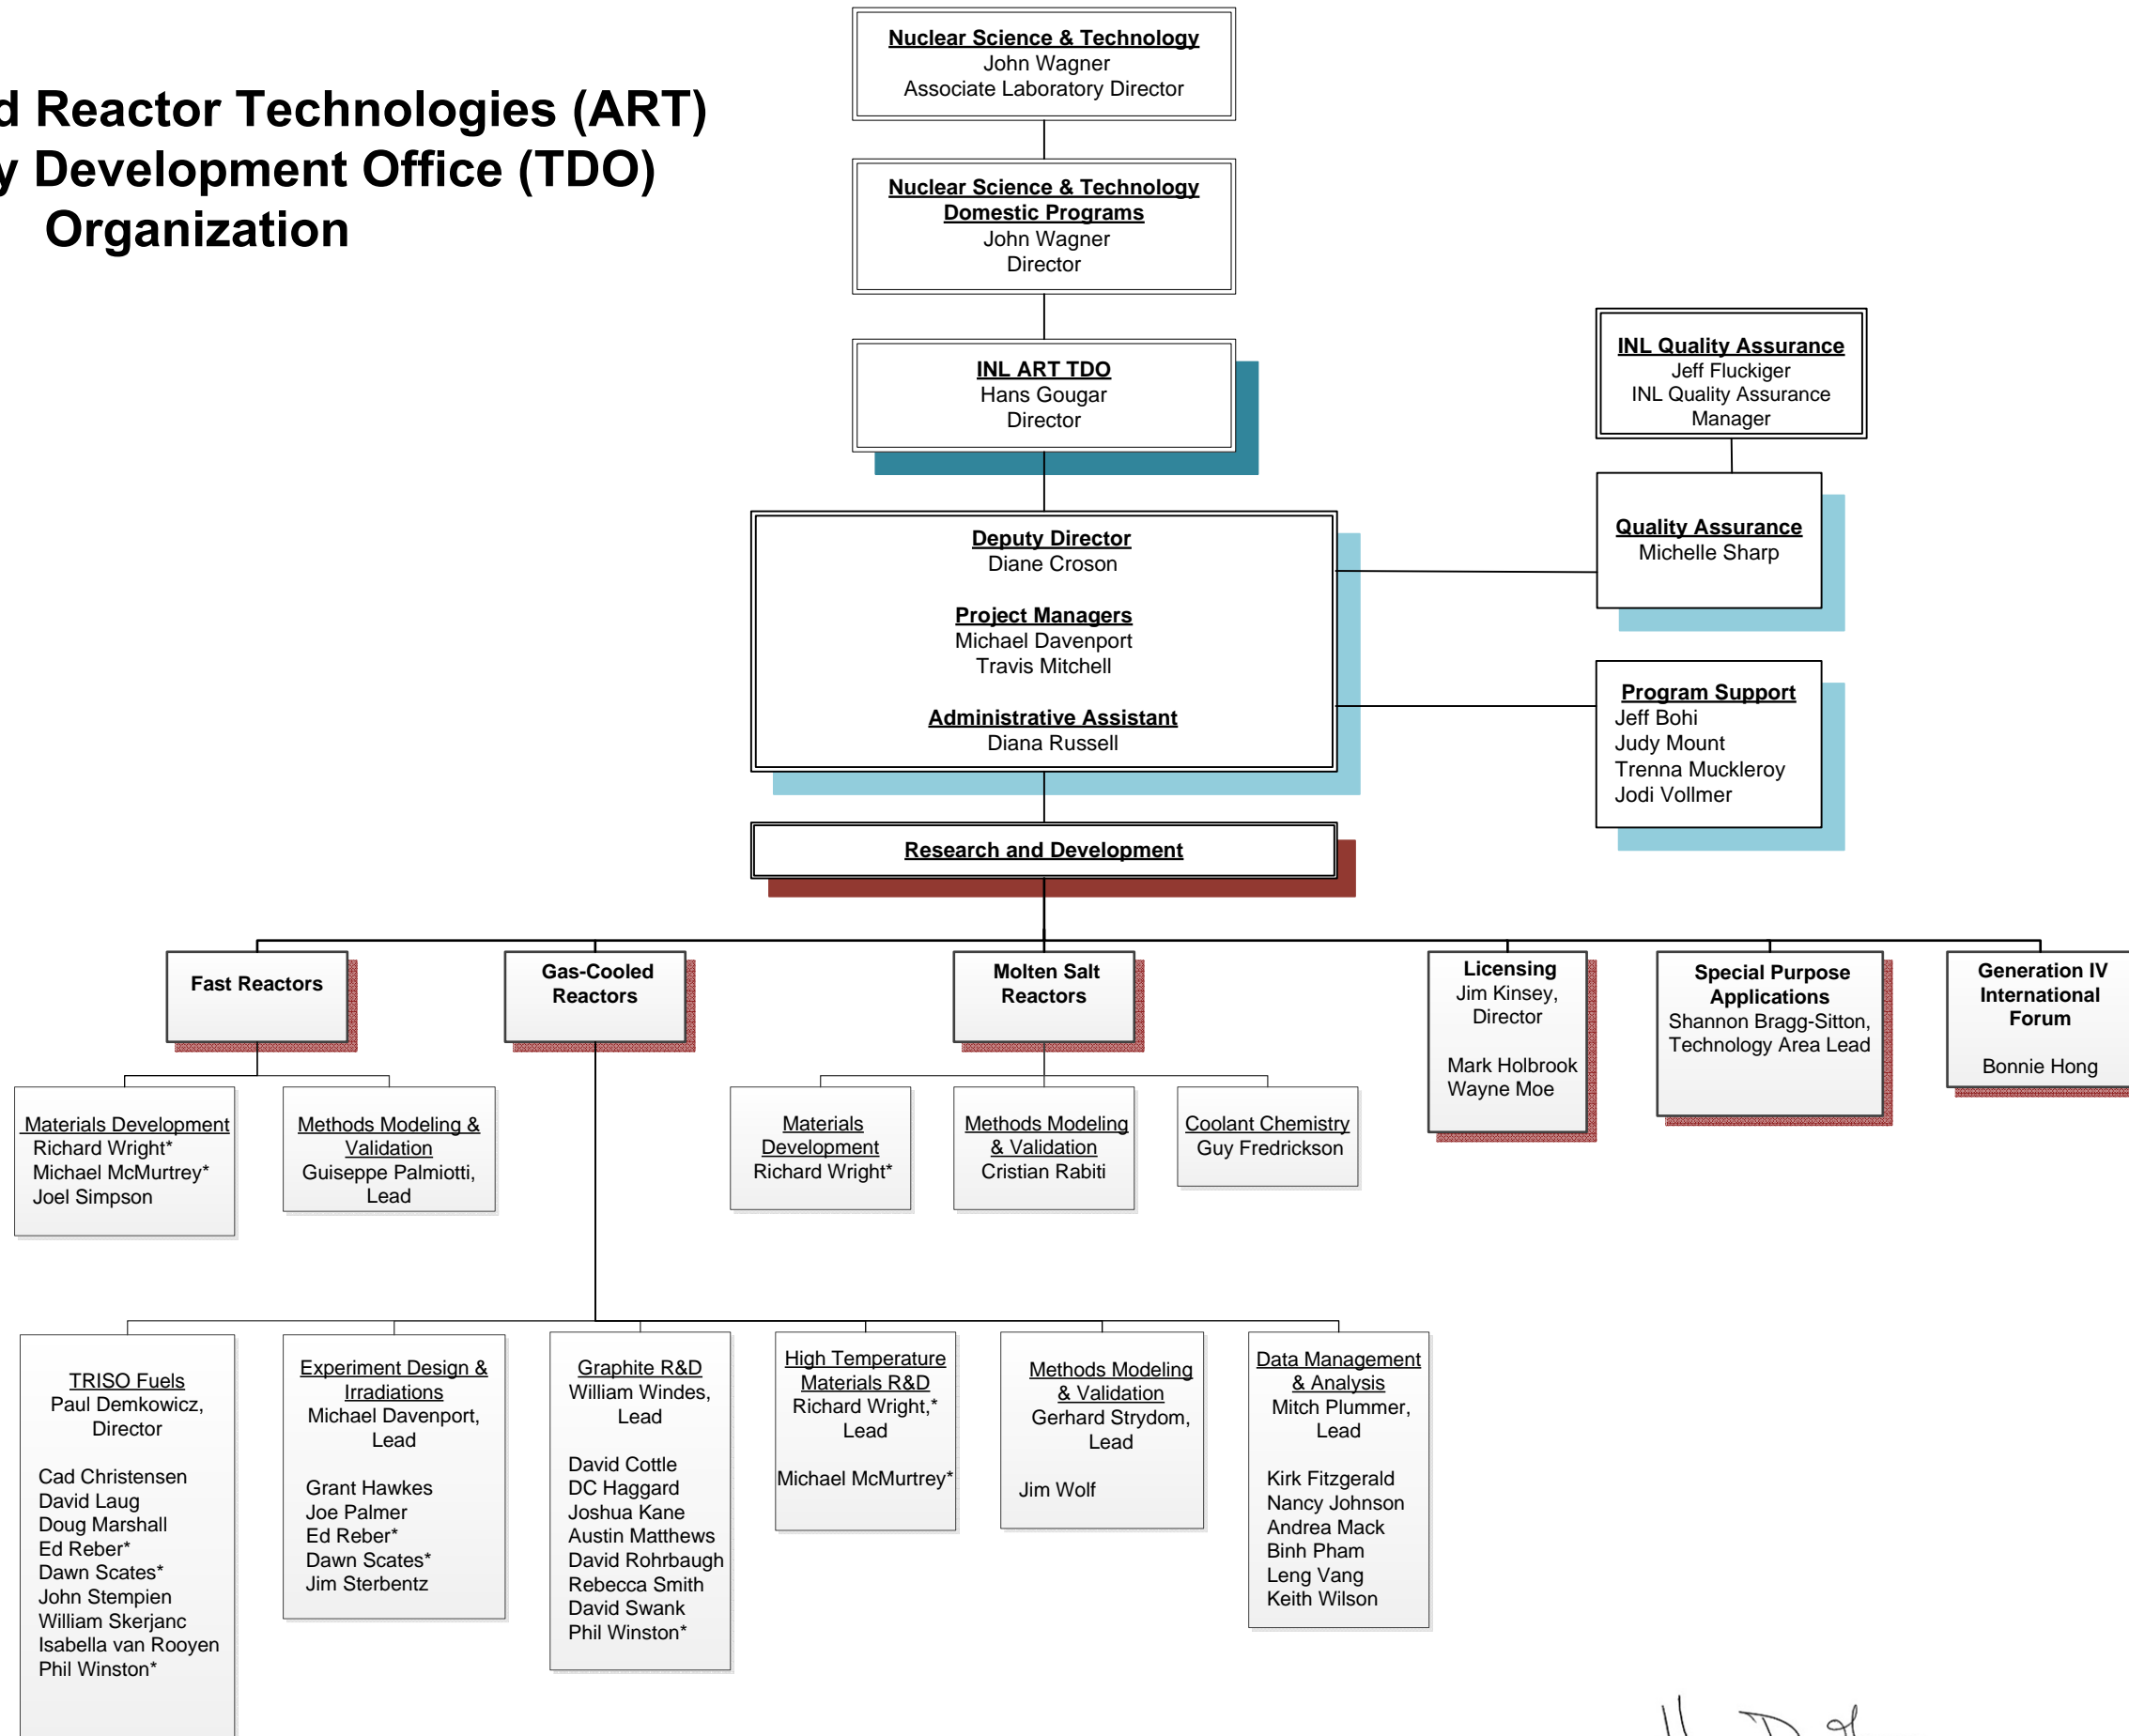

# INL Advanced Reactor Technologies (ART) Technology Development Office (TDO) Organization

\* Dual Role

**NOTE:** The project structure reflected in this organizational chart is consistent with that in the INL ART TDO Program Management Plan (PLN-2494). However, it is expanded for clarification of staff assignments and general communication purposes.

Hans D. Gougar

Rev 4 08/21/2018